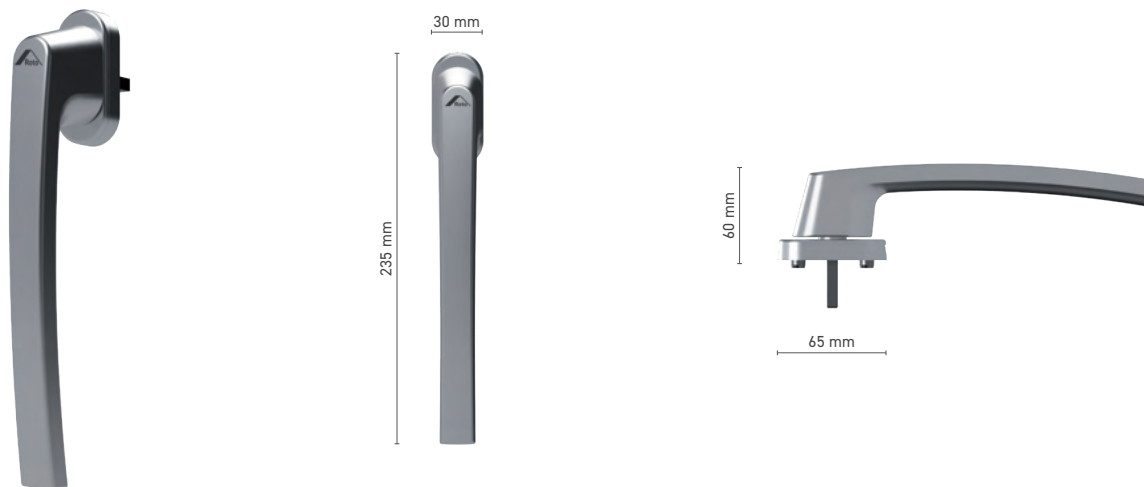

ROTO Patio Alversa

internal handle for parallel and tilt & slide patio doors

Item number	■ 1810753X
Available colours	■ anodised effect ■ white ■ silver ■ black
Drive	■ square spindle 7 mm