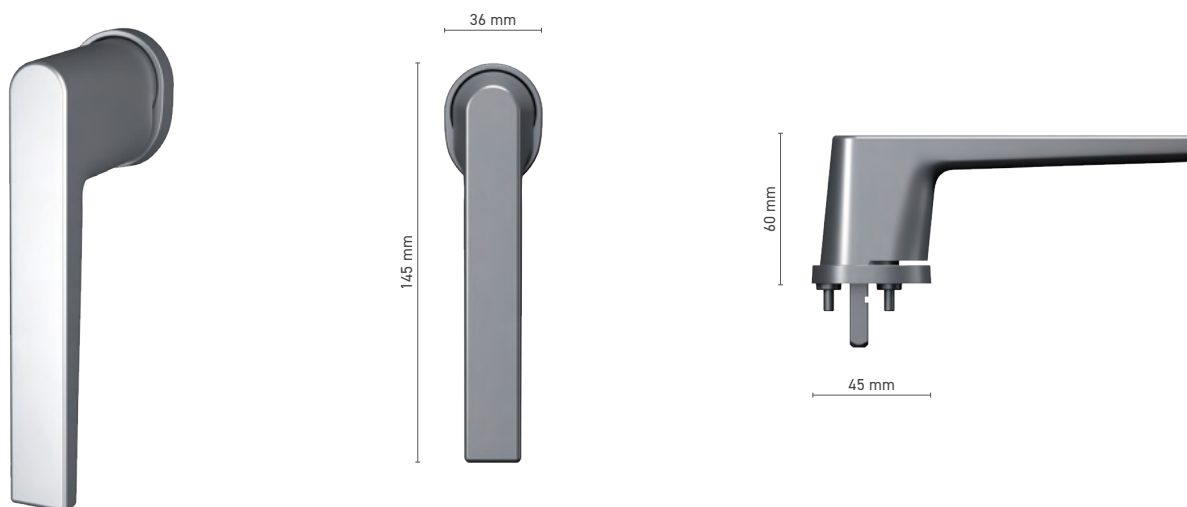

SOBINCO EDGE

window handle with spindle without base

Item number	■ 1820236X
Available colours	■ inox anodised ■ natural anodised ■ white ■ anthracite ■ black
Drive	■ square spindle 7 mm