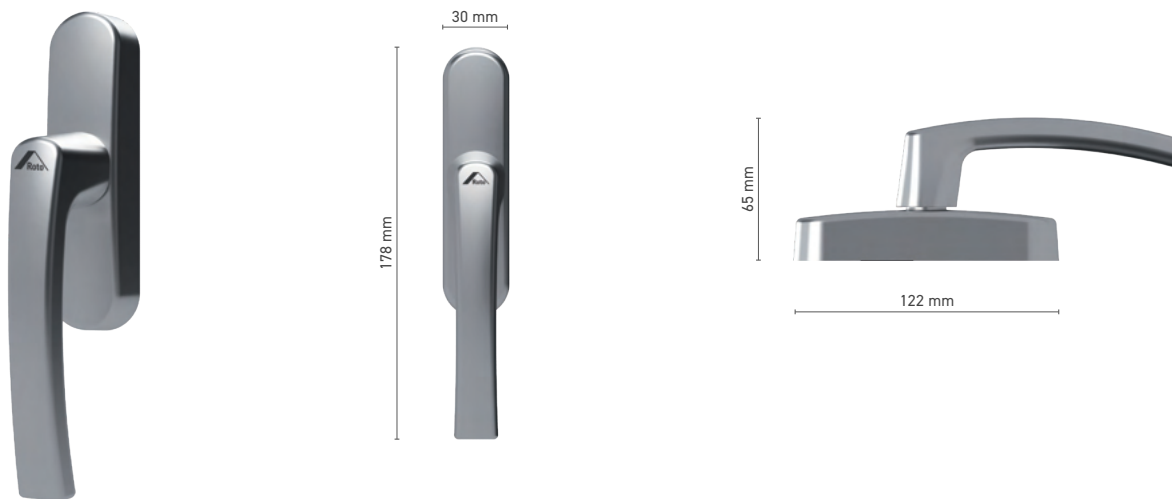

ROTO Line

window handle with fork

Item number	■ 1810502X
Available colours	■ RAL fan-deck* ■ raw* ■ anodised effect ■ white ■ silver ■ black
Drive	■ fork

* - handle without logo