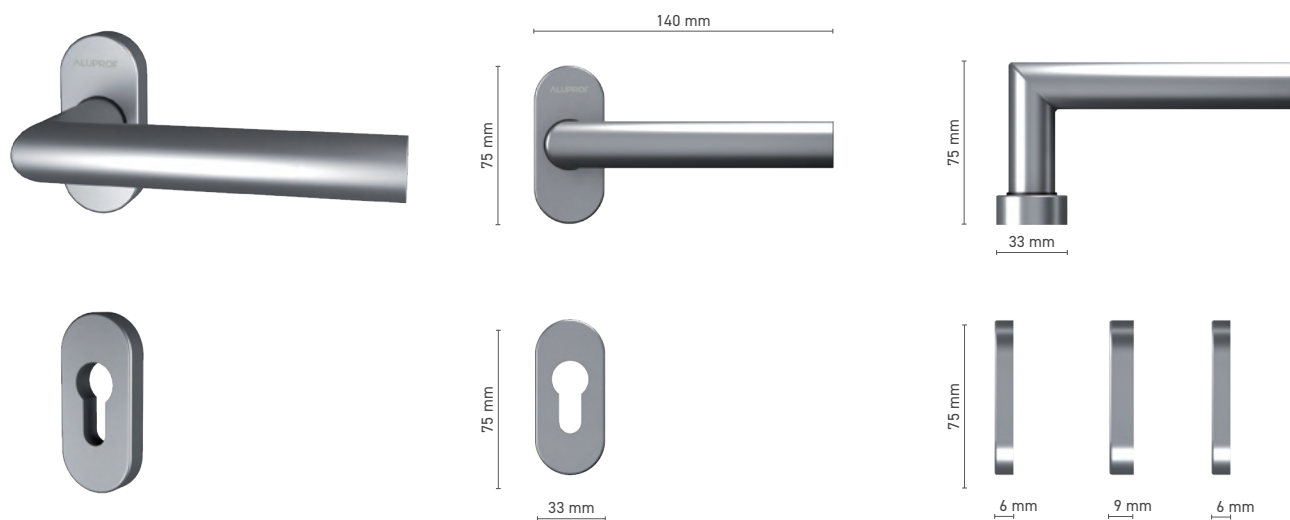

ALUPROF STYLE

single door handle

Item number	■ 1924218X
Available colours	■ stainless steel ■ inox anodised ■ natural anodised ■ white ■ anthracite ■ black
Drive	■ square spindle 8 mm
Eschutcheon	■ 1924230X - 6 mm ■ 1924231X - 9 mm ■ 1924234X - 6 mm, glued