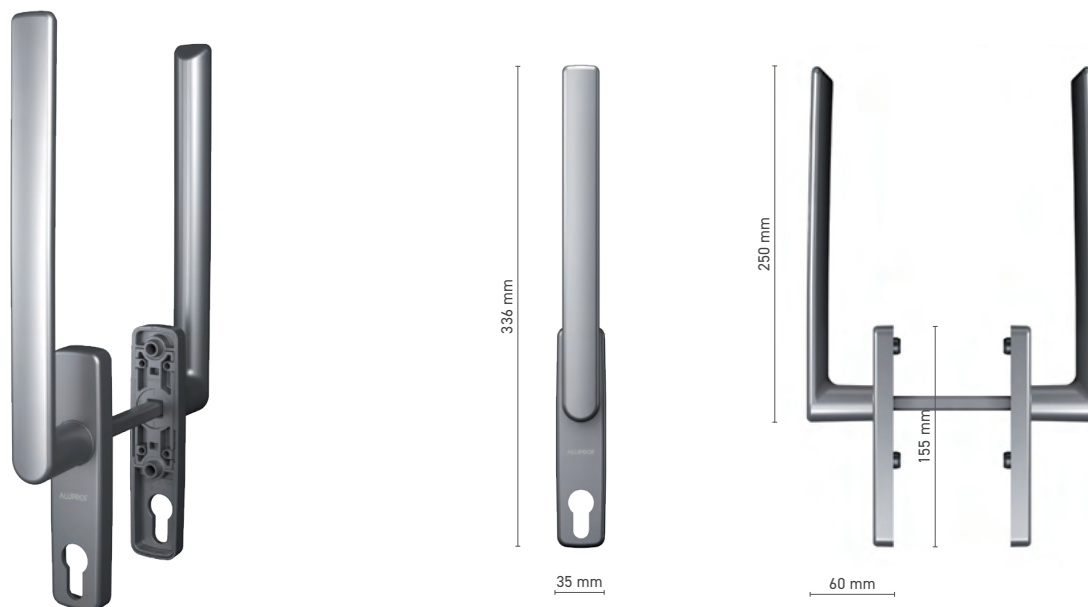

FAPIM

External & Internal handle with spindle for lift & slide door

Item number	■ 1922042X
Available colours	■ RAL fan-deck * ■ raw * ■ natural anodised ■ anodised effect ■ white
Drive	■ square spindle 10 mm

* - handle without logo