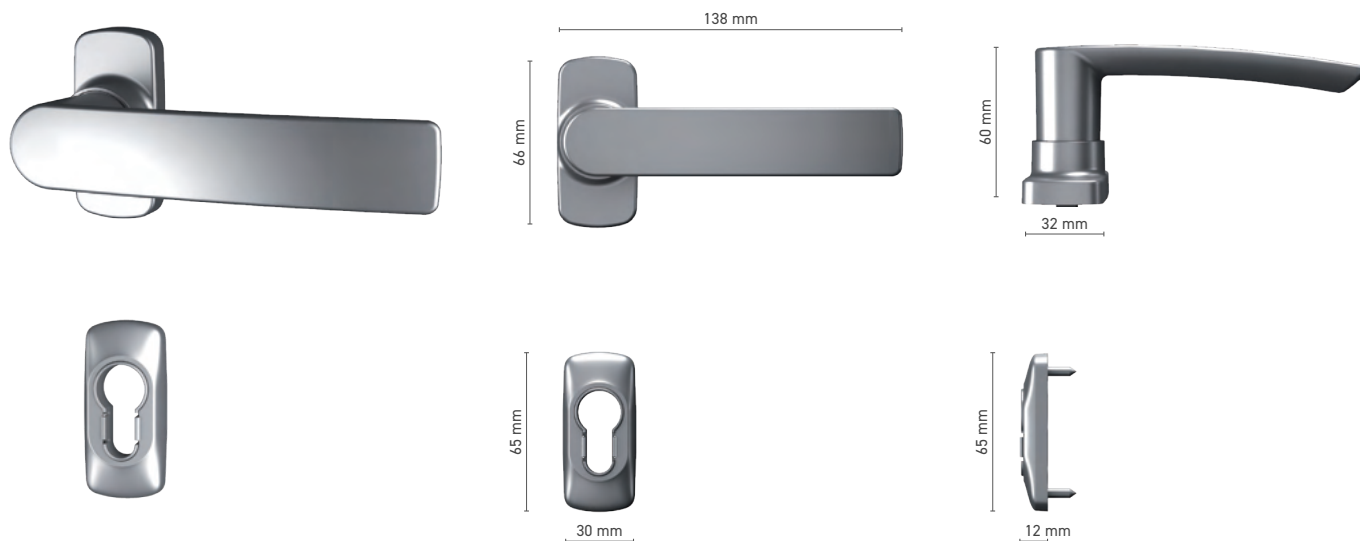

FAPIM

single door handle

Item number	■ 8001289X
Available colours	■ RAL fan-deck * ■ raw * ■ natural anodised ■ anodised effect ■ white
Drive	■ square spindle 8 mm
Eschutcheon	■ 8001292X

* - handle without logo