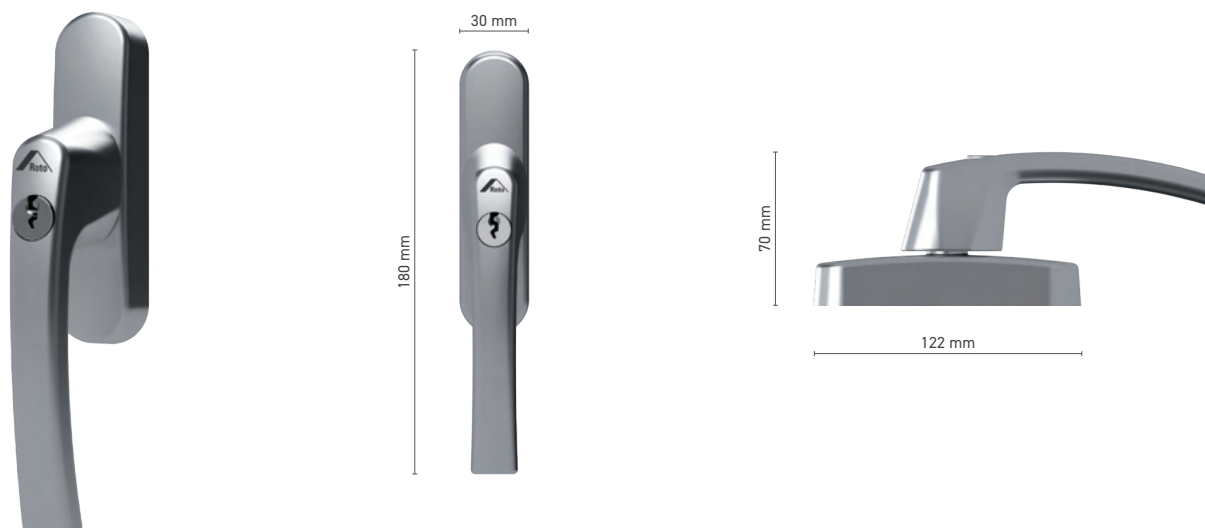

ROTO Line

window handle with fork, with key

Item number	■ 1810518X
Available colours	■ RAL fan-deck* ■ raw* ■ anodised effect ■ white ■ silver ■ black
Drive	■ fork
Handle fittings	■ single-function cylinder

* - handle without logo