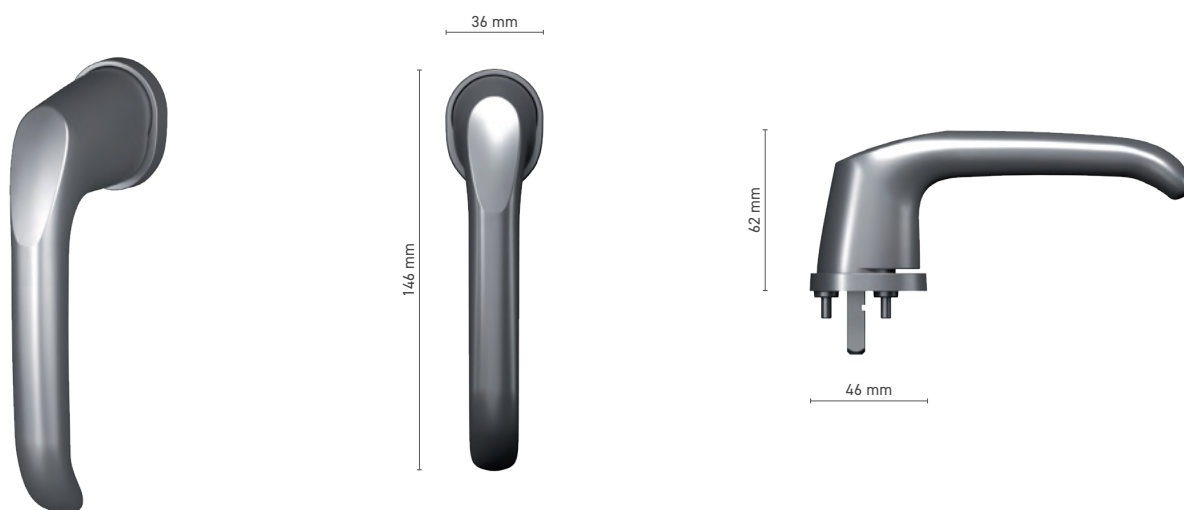

SOBINCO HORIZON

window handle with spindle without base

Item number	■ 1820096X
Available colours	■ inox anodised ■ natural anodised ■ white ■ anthracite ■ black
Drive	■ square spindle 7 mm