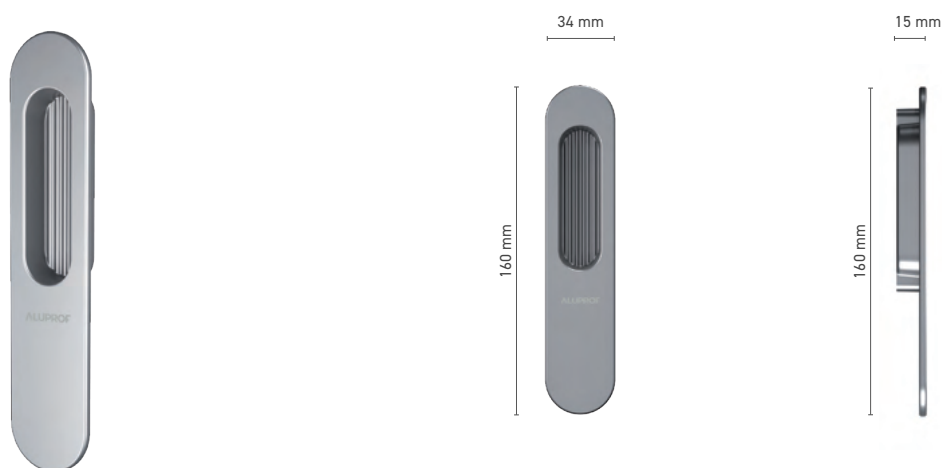

ALUPROF STYLE

external pull for lift & slide door

Item number	■ 1924211X
Available colours	■ stainless steel ■ inox anodised ■ natural anodised ■ white ■ anthracite ■ black