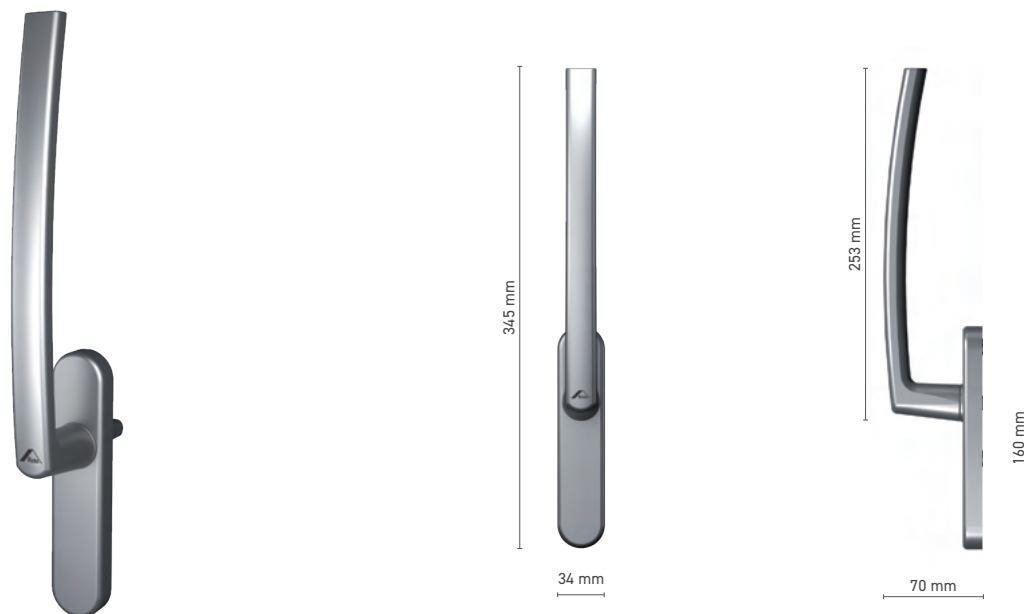

ROTO Line

single handle with spindle for lift & slide door

Item number	■ 1810790X
Available colours	■ RAL fan-deck* ■ raw* ■ anodised effect ■ white ■ silver ■ black
Drive	■ square spindle 10 mm

* - handle without logo