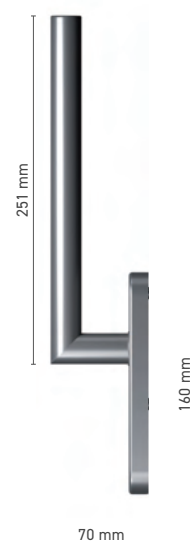

ALUPROF STYLE

single handle for lift & slide door

Item number	■ 1924213X
Available colours	■ stainless steel ■ inox anodised ■ natural anodised ■ white ■ anthracite ■ black
Drive	■ square spindle 10 mm