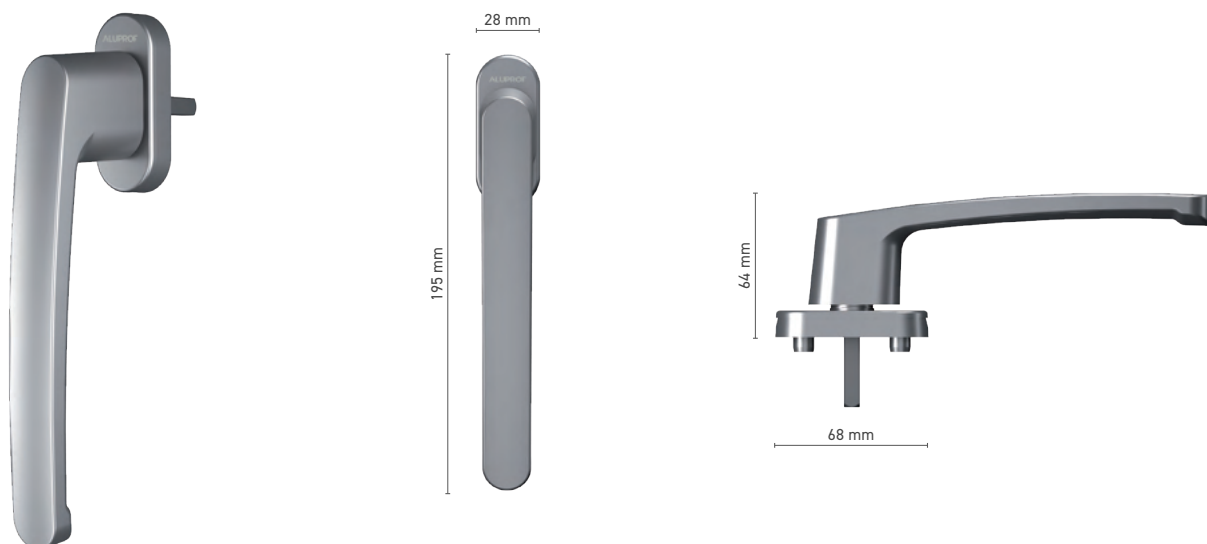

ALUPROF STANDARD

window handle with spindle PSK

Item number	■ 1924207X
Available colours	■ inox anodised ■ natural anodised ■ white ■ anthracite ■ black
Drive	■ square spindle 7 mm