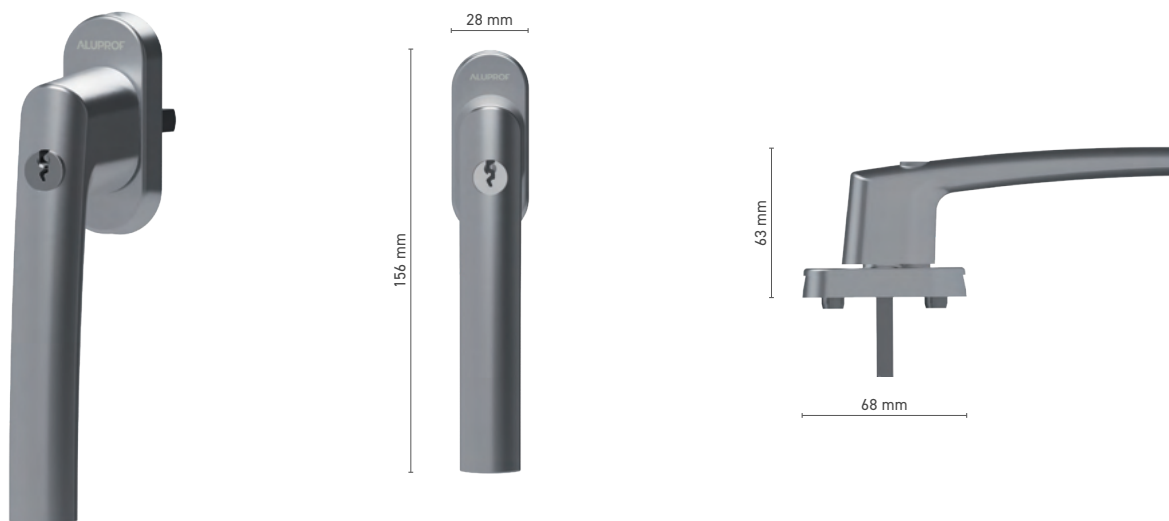

ALUPROF STANDARD

window handle with spindle, SKG***

Item number	■ 8H00869X
Available colours	■ natural anodised ■ white ■ anthracite ■ black
Drive	■ square spindle 7 mm
Handle fittings	■ single-function cylinder