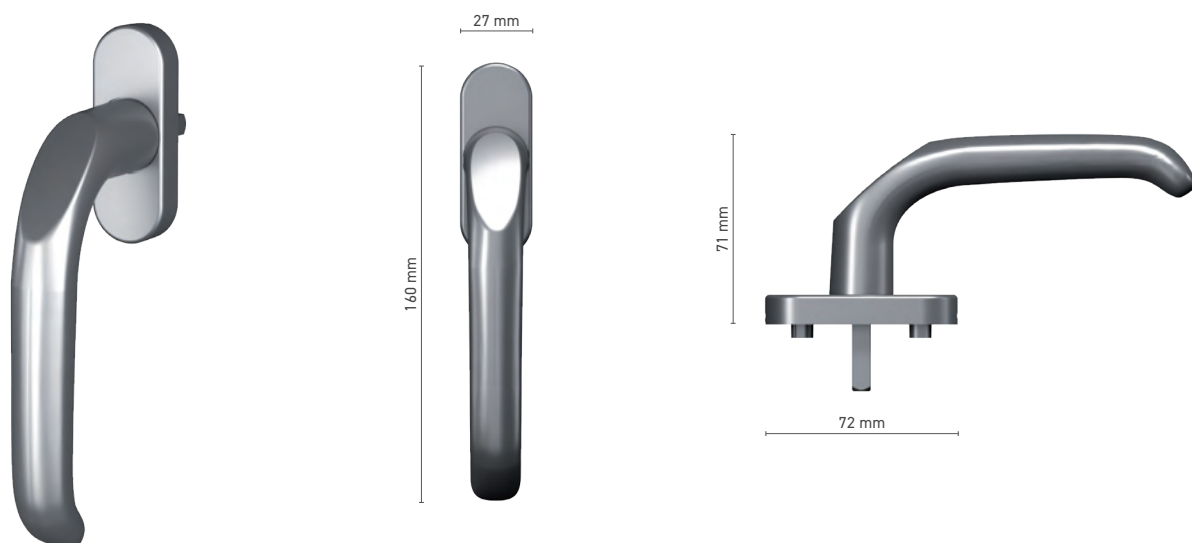

SOBINCO HORIZON

window handle with spindle

Item number	■ 1820094X
Available colours	■ inox anodised ■ natural anodised ■ white ■ anthracite ■ black
Drive	■ square spindle 7 mm