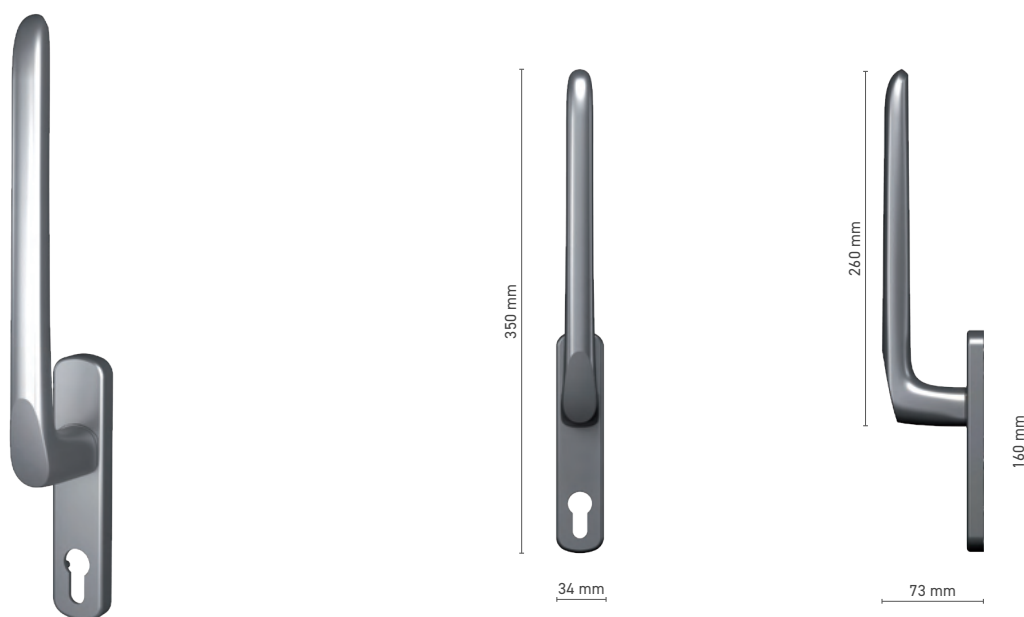

SOBINCO HORIZON

single handle with spindle for lift & slide door

Item number	■ 1820091X
Available colours	■ inox anodised ■ natural anodised ■ white ■ anthracite ■ black
Drive	■ square spindle 10 mm