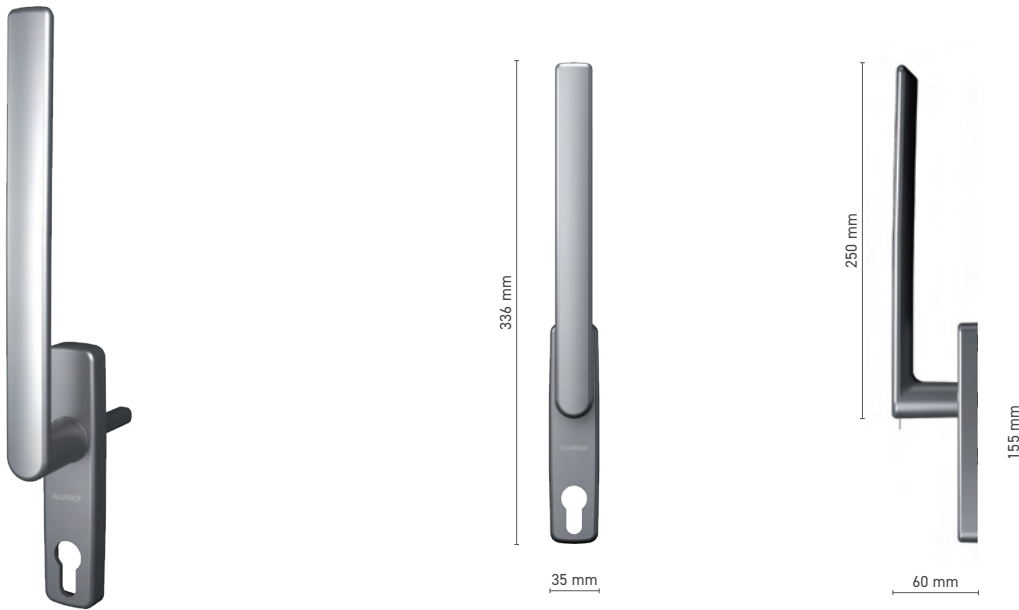

FAPIM

single handle with spindle for lift & slide door

Item number	■ 1922041X
Available colours	■ RAL fan-deck * ■ raw * ■ natural anodised ■ anodised effect ■ white
Drive	■ square spindle 10 mm

* - handle without logo