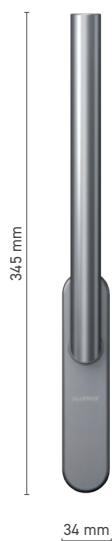

ALUPROF STYLE

single handle for lift & slide door

Item number	■ 1924212X
Available colours	■ stainless steel ■ inox anodised ■ natural anodised ■ white ■ anthracite ■ black
Drive	■ square spindle 10 mm