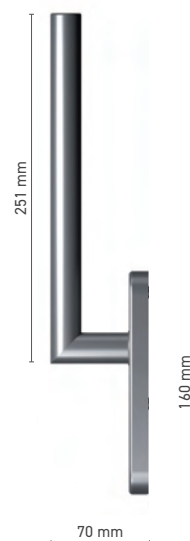

ALUPROF STYLE

single handle for lift & slide door

Item number	■ 1924212X
Available colours	■ stainless steel ■ inox anodised ■ natural anodised ■ white ■ anthracite ■ black
Drive	■ square spindle 10 mm