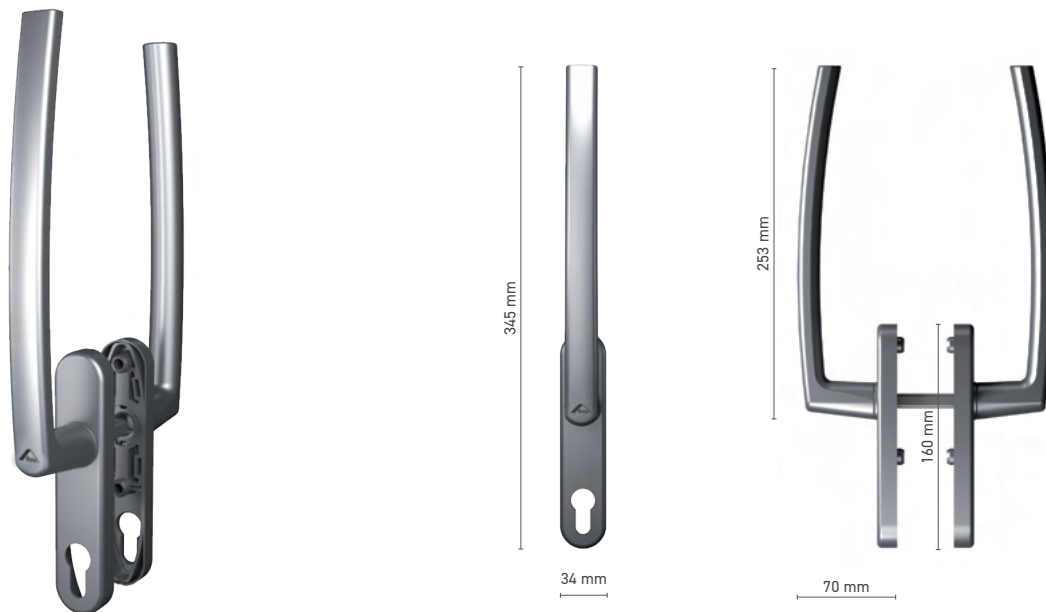

ROTO Line

External & Internal handle with spindle for lift & slide door

Item number	■ 1810792X
Available colours	■ RAL fan-deck* ■ raw* ■ anodised effect ■ white ■ silver ■ black
Drive	■ square spindle 10 mm

* - handle without logo