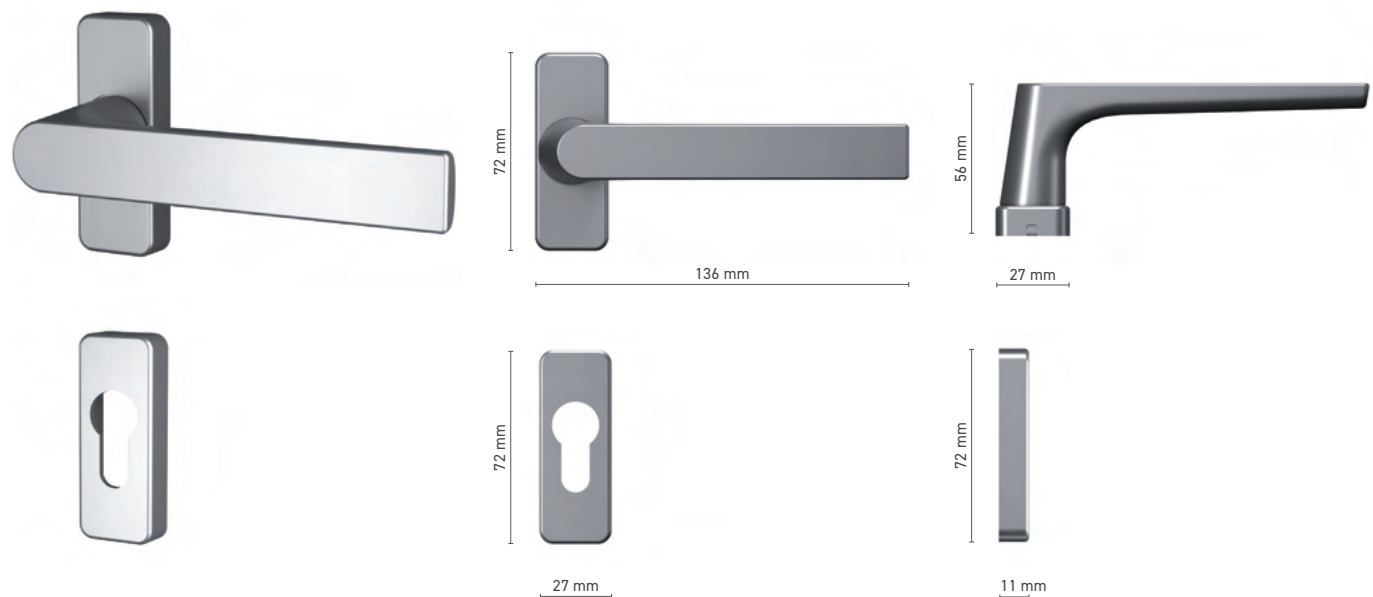

SOBINCO EDGE

External & Internal door handle with short Eschutcheonem

Item number	■ 8H00136X / 8H00137X
Available colours	■ inox anodised ■ natural anodised ■ white ■ anthracite ■ black
Drive	■ square spindle 8 mm
Eschutcheon	■ 8H00138X