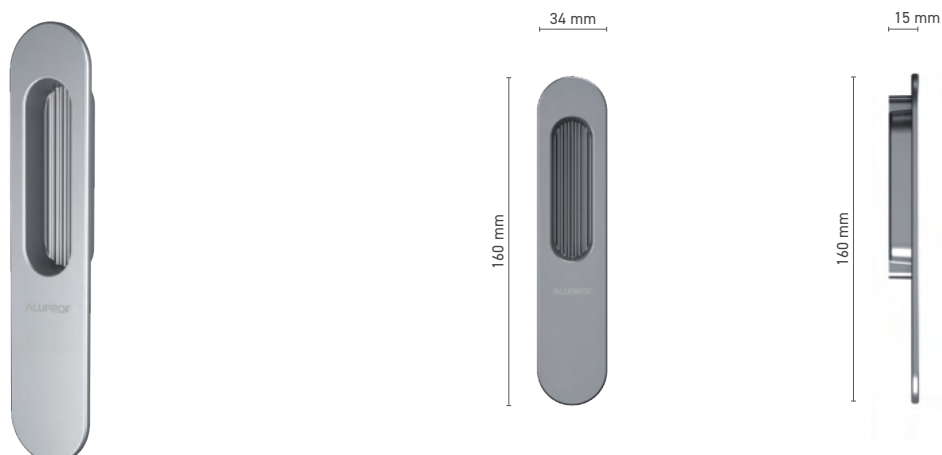

ALUPROF STANDARD

external pull for lift & slide door

Item number ■ 1924211X

Available colours ■ inox anodised ■ natural anodised ■ white ■ anthracite ■ black