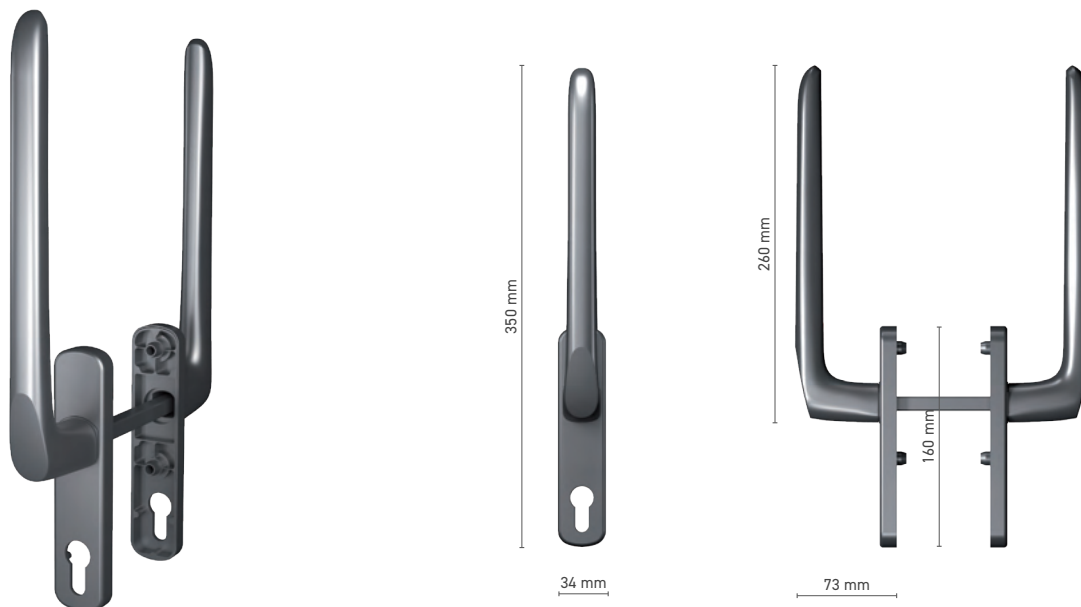

SOBINCO HORIZON

External & Internal handle with spindle for lift & slide door

Item number	■ 1820092X
Available colours	■ inox anodised ■ natural anodised ■ white ■ anthracite ■ black
Drive	■ square spindle 10 mm