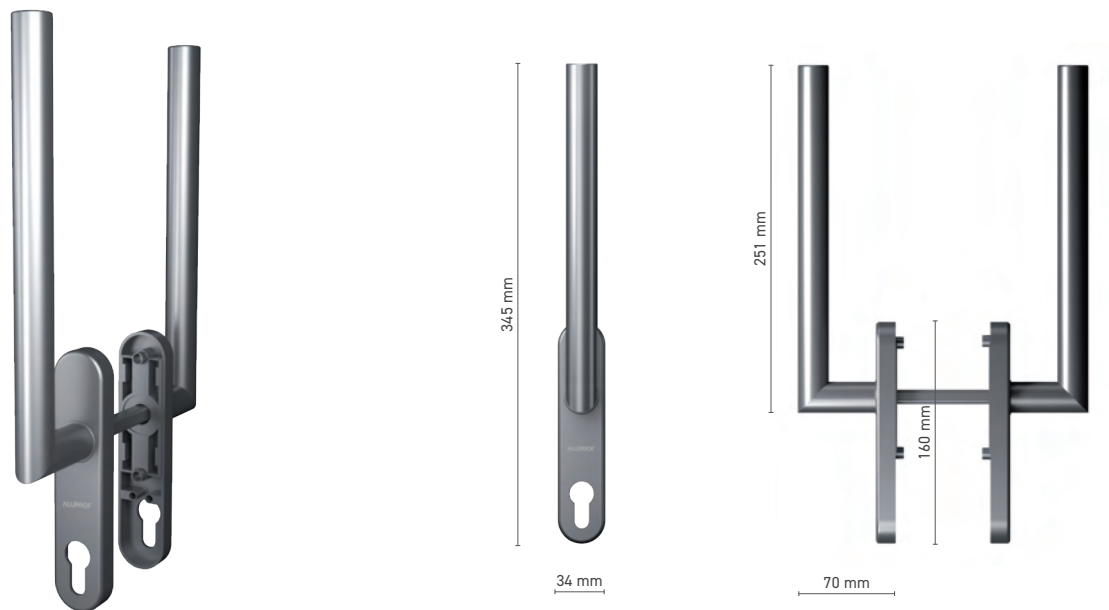

ALUPROF STYLE

External & Internal handle with spindle for lift & slide door

Item number	■ 1924214X
Available colours	■ stainless steel ■ inox anodised ■ natural anodised ■ white ■ anthracite ■ black
Drive	■ square spindle 10 mm