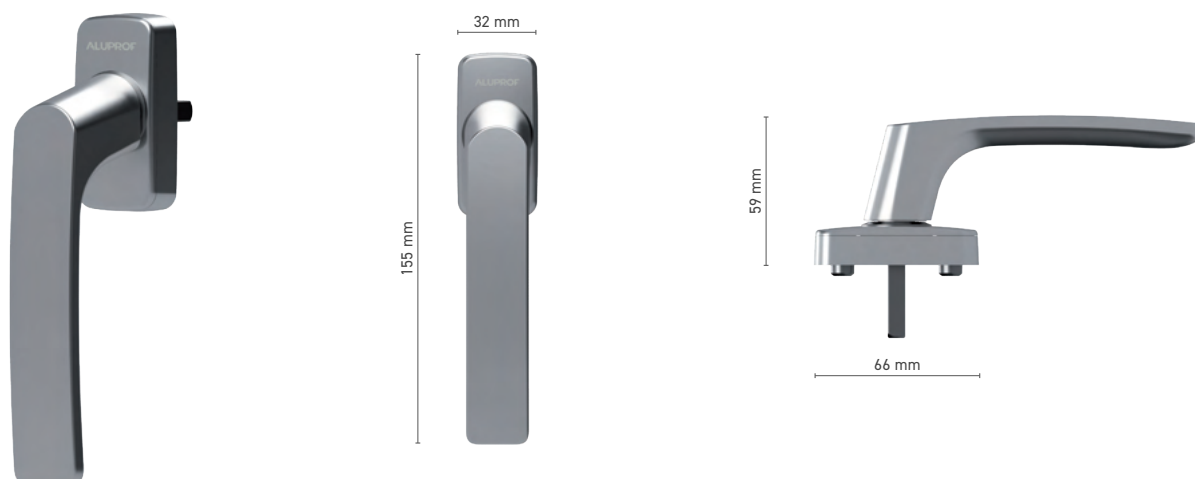

ALUPROF CLASSIC

window handle with spindle

Item number	■ 1924104X
Available colours	■ RAL fan-deck * ■ raw * ■ white ■ silver ■ anthracite ■ black
Drive	■ square spindle 7 mm

* - handle without logo