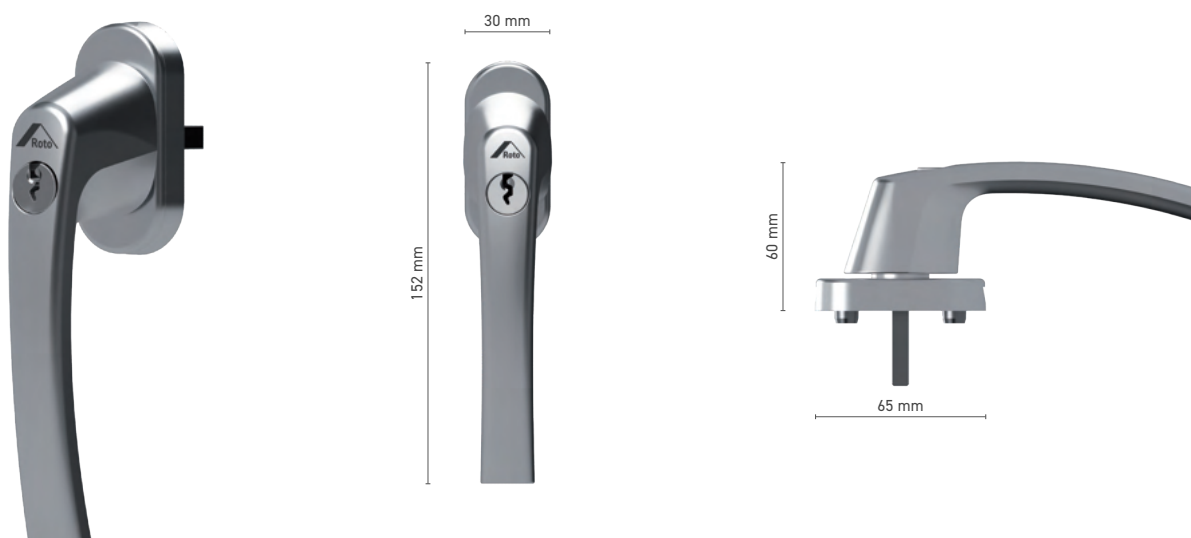

ROTO Line

window handle with spindle, with key

Item number	■ 1810517X
Available colours	■ anodised effect ■ white ■ silver ■ black
Drive	■ square spindle 7 mm
Handle fittings	■ single-function cylinder