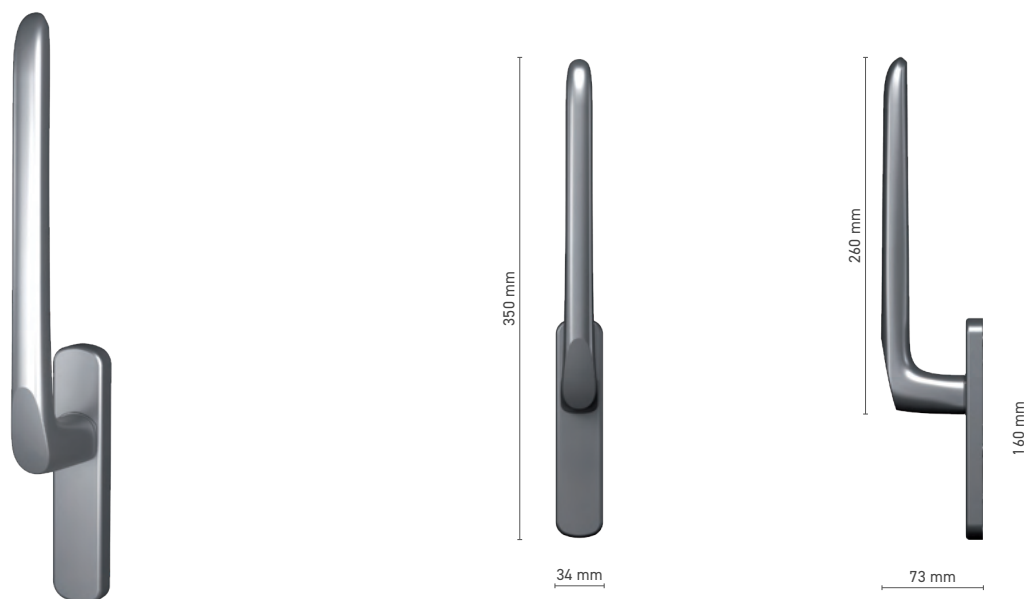

SOBINCO HORIZON

single handle with spindle for lift & slide door

Item number	■ 1820090X
Available colours	■ inox anodised ■ natural anodised ■ white ■ anthracite ■ black
Drive	■ square spindle 10 mm