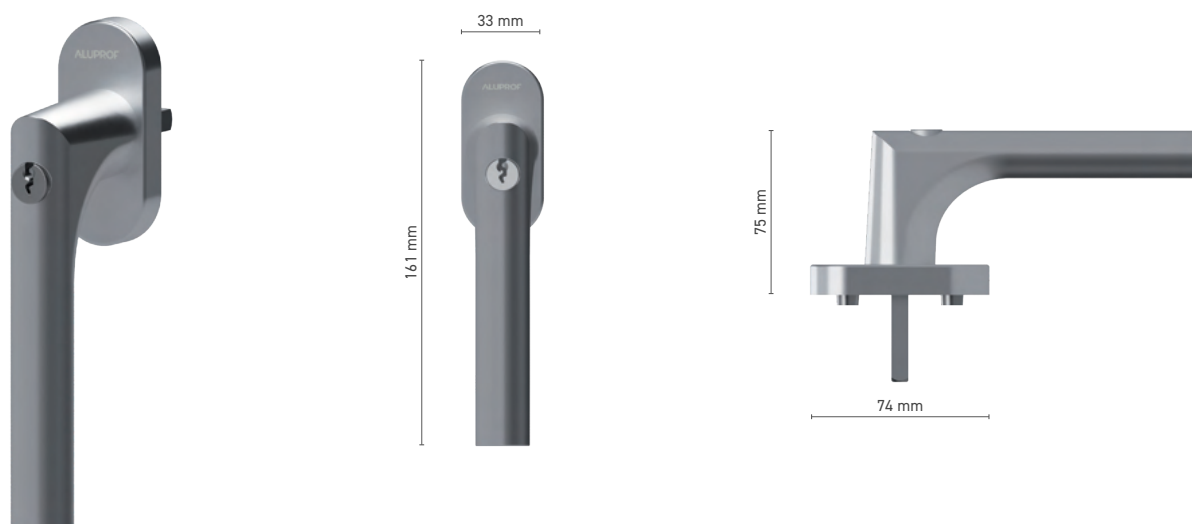

ALUPROF STYLE / STYLE TBT

window handle with spindle

Item number ■ 1924205X / 1924206X

Available colours ■ stainless steel ■ inox anodised ■ natural anodised ■ white ■ anthracite ■ black

Drive ■ square spindle 7 mm

Handle fittings ■ single-function cylinder / TBT