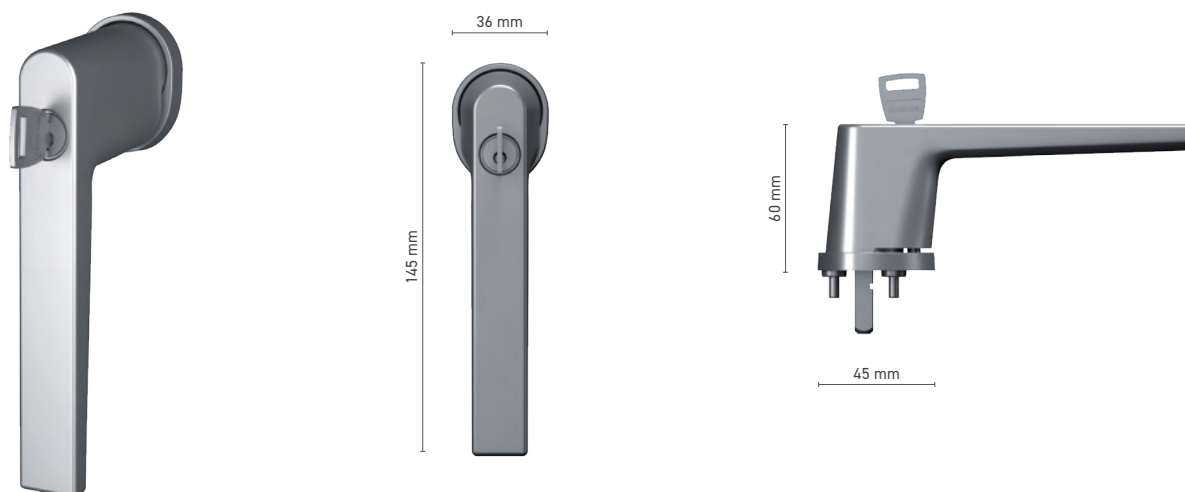

SOBINCO EDGE

window handle with spindle with key, SKG**

Item number	■ 1820237X
Available colours	■ inox anodised ■ natural anodised ■ white ■ anthracite ■ black
Drive	■ square spindle 7 mm
Handle fittings	■ single-function cylinder