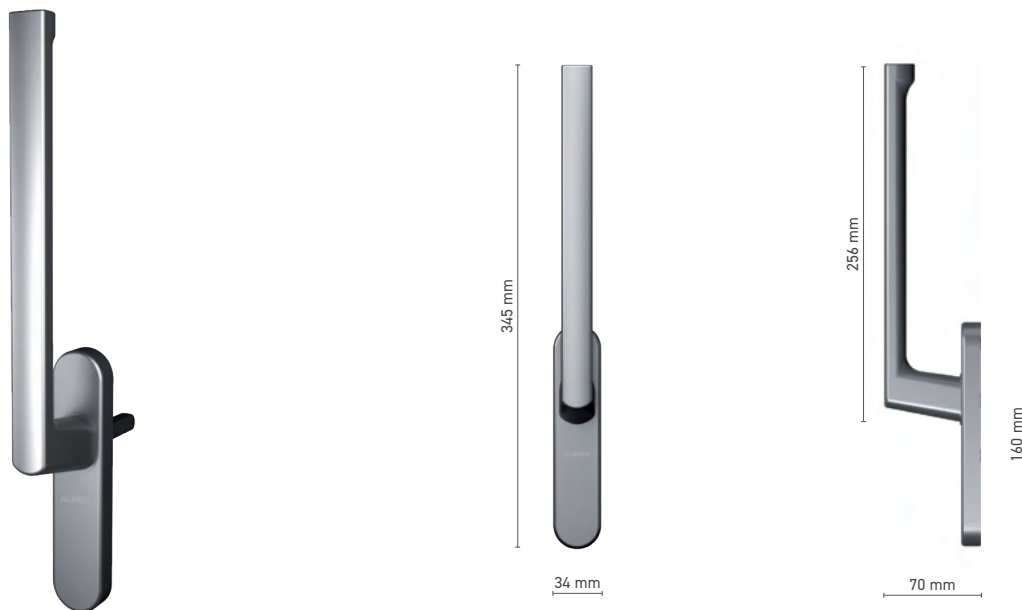

ALUPROF STANDARD

single handle for lift & slide door

Item number	■ 1924208X
Available colours	■ inox anodised ■ natural anodised ■ white ■ anthracite ■ black
Drive	■ square spindle 10 mm