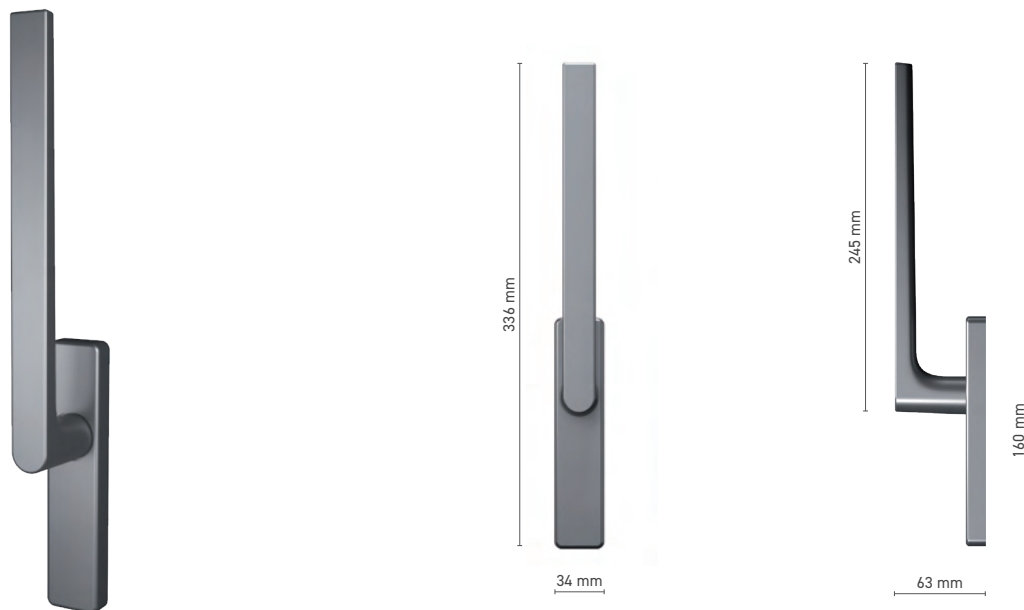

SOBINCO EDGE

External & Internal single handle with spindle for lift & slide door

Item number	■ 8H00157X / 8H00158X
Available colours	■ inox anodised ■ natural anodised ■ white ■ anthracite ■ black
Drive	■ square spindle 10 mm