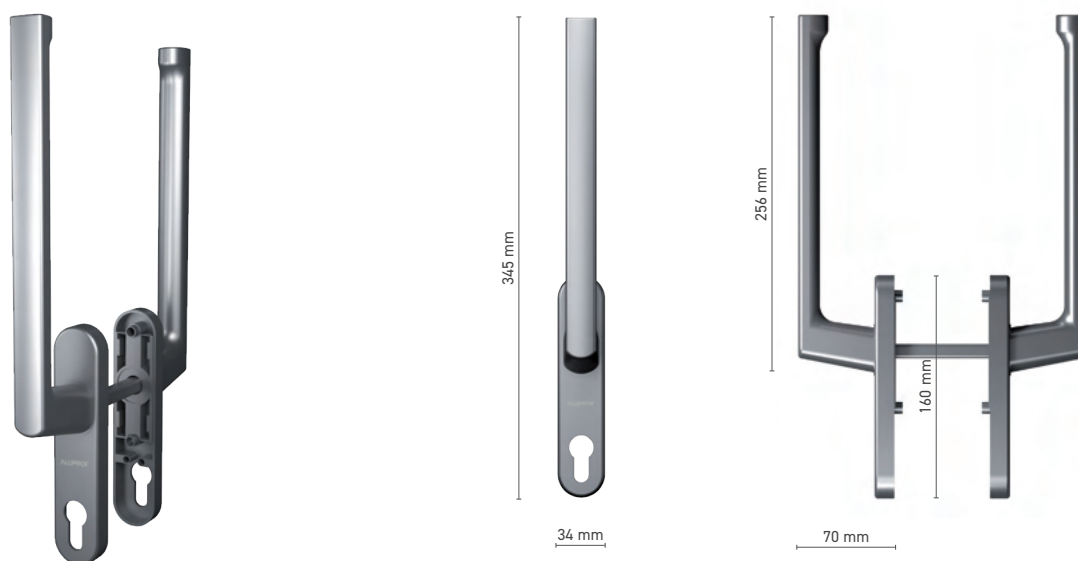

ALUPROF STANDARD

External & Internal handle with spindle for lift & slide door

Item number ■ 1924210X

Available colours ■ inox anodised ■ natural anodised ■ white ■ anthracite ■ black

Drive ■ square spindle 10 mm