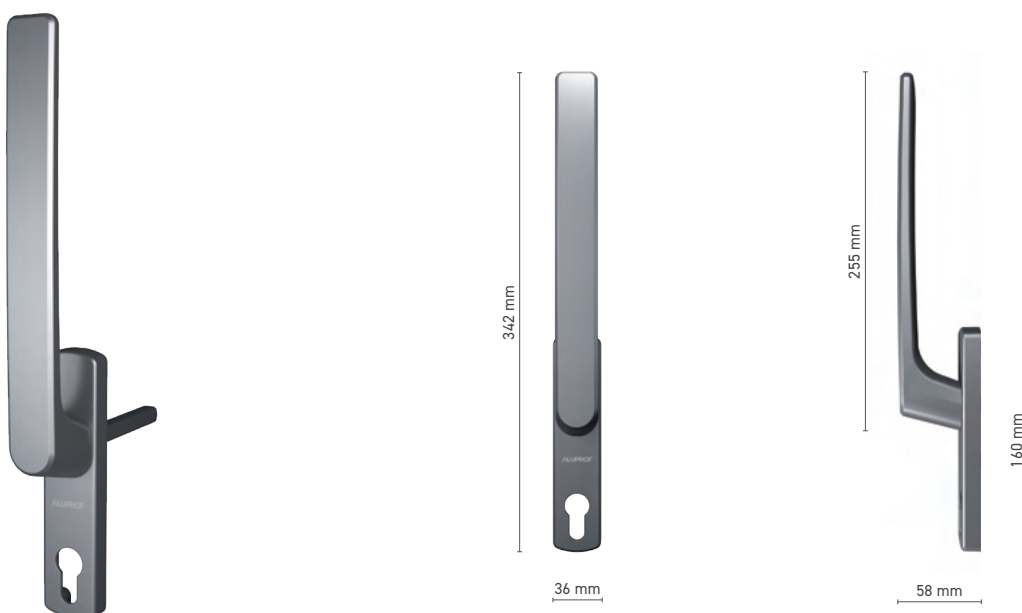

ALUPROF CLASSIC

single handle with spindle for lift & slide door

Item number ■ 1924121X

Available colours ■ RAL fan-deck * ■ raw * ■ white ■ silver ■ anthracite ■ black

Drive ■ square spindle 10 mm

* - handle without logo