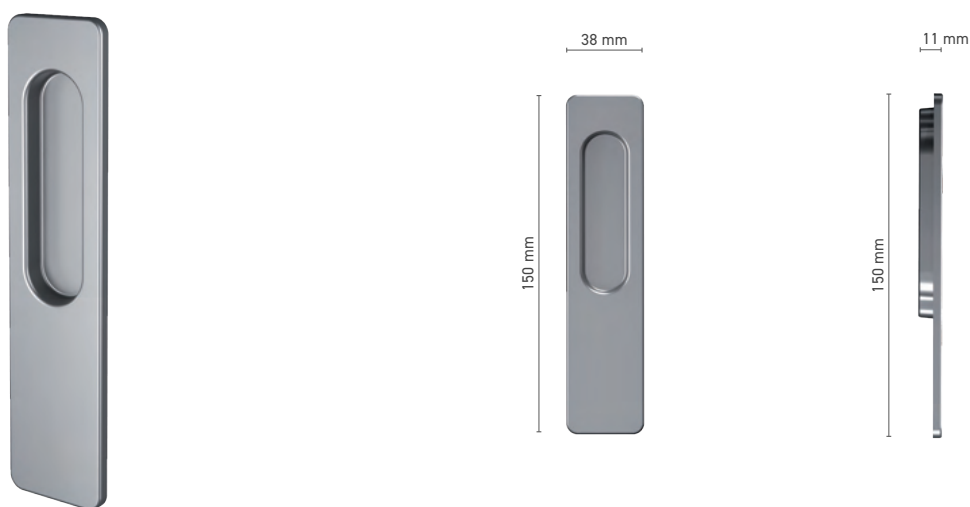

ROTO Line

external pull for lift & slide door

Item number	■ 1810793X
Available colours	■ RAL fan-deck ■ raw ■ anodised effect ■ white ■ silver ■ black