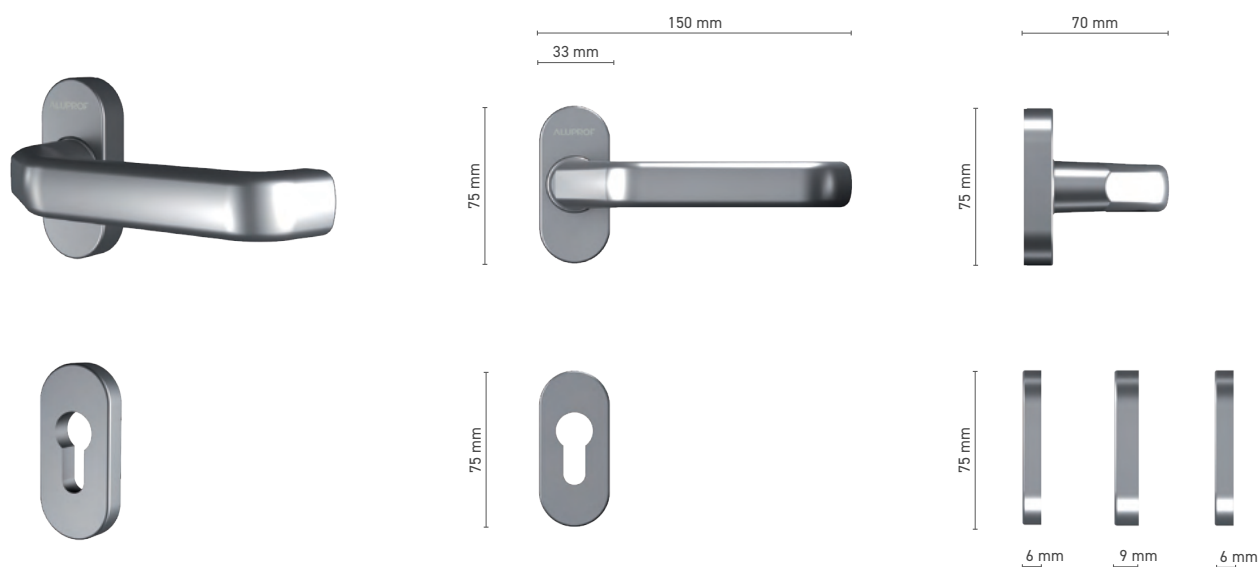

ALUPROF LINE

door handle with short Eschutcheonem

Item number ■ 1924229X

Available colours ■ stainless steel ■ inox anodised ■ natural anodised ■ white ■ brown ■ anthracite ■ black

Drive ■ square spindle 8 mm

Eschutcheon ■ 1924230X - 6 mm ■ 1924231X - 9 mm ■ 1924234X - 6 mm, glued