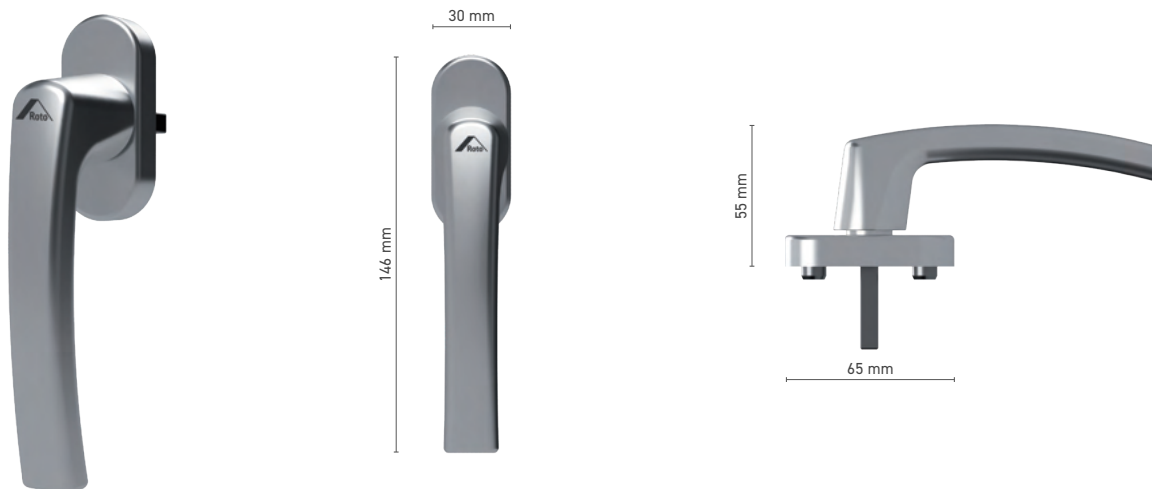

ROTO Line

window handle with spindle

Item number	■ 1810504X
Available colours	■ anodised effect ■ white ■ silver ■ black
Drive	■ square spindle 7 mm