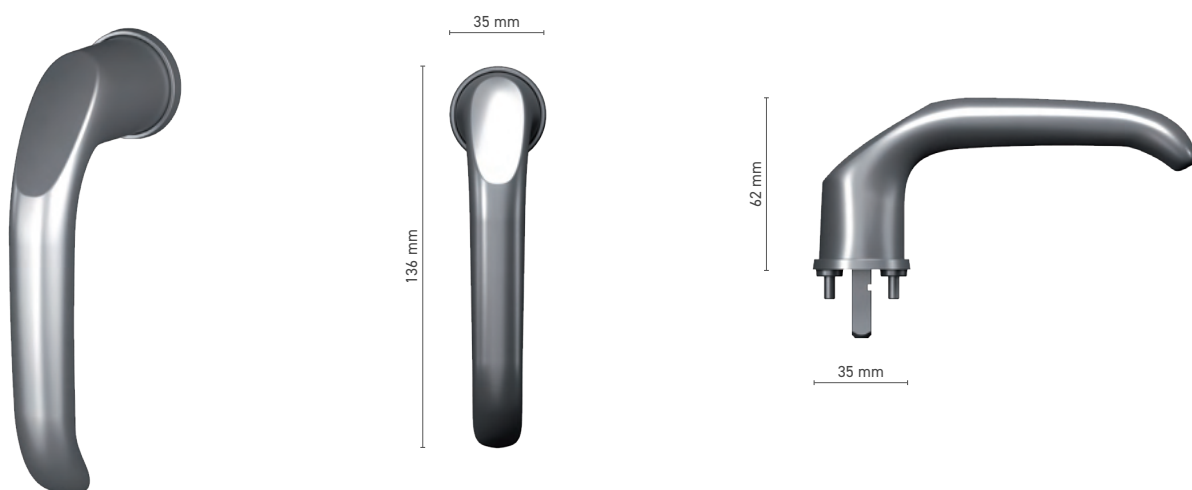

SOBINCO HORIZON

window handle with spindle without base

Item number	■ 1820095X
Available colours	■ inox anodised ■ white ■ anthracite ■ black
Drive	■ square spindle 7 mm