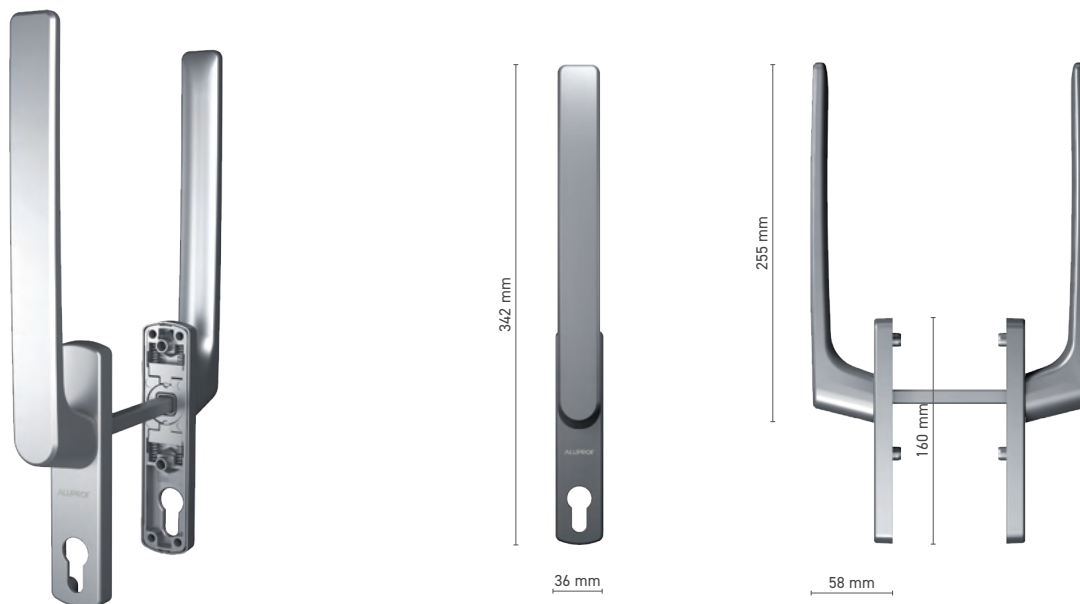

ALUPROF CLASSIC

External & Internal handle with spindle for lift & slide door

Item number	■ 1924122X
Available colours	■ RAL fan-deck* ■ raw* ■ white ■ silver ■ anthracite ■ black
Drive	■ square spindle 10 mm

* - handle without logo