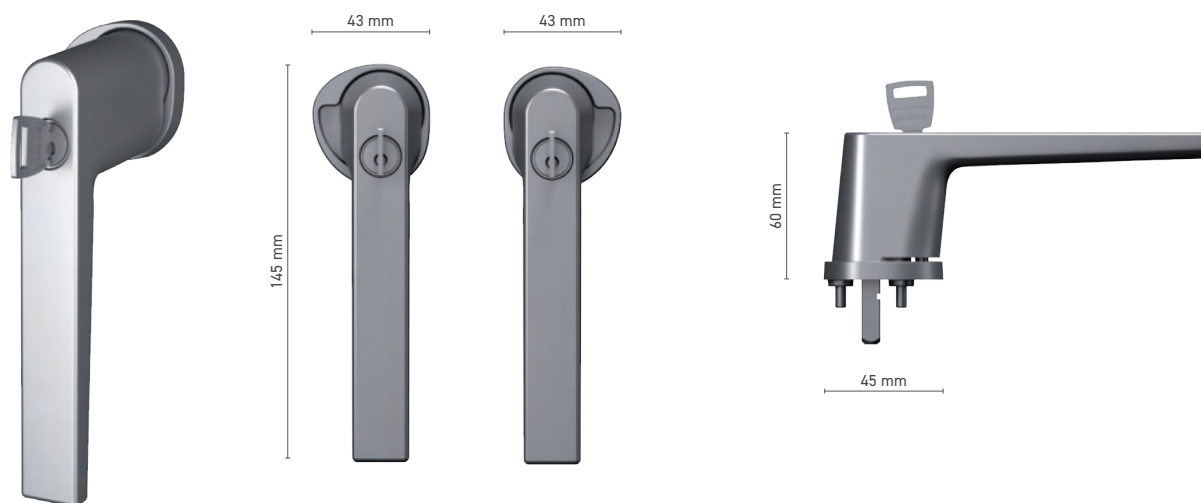

SOBINCO EDGE

window handle with spindle, with key left / right

Item number	■ 1820238X / 1820239X
Available colours	■ inox anodised ■ natural anodised ■ white ■ anthracite ■ black
Drive	■ square spindle 7 mm
Handle fittings	■ single-function cylinder