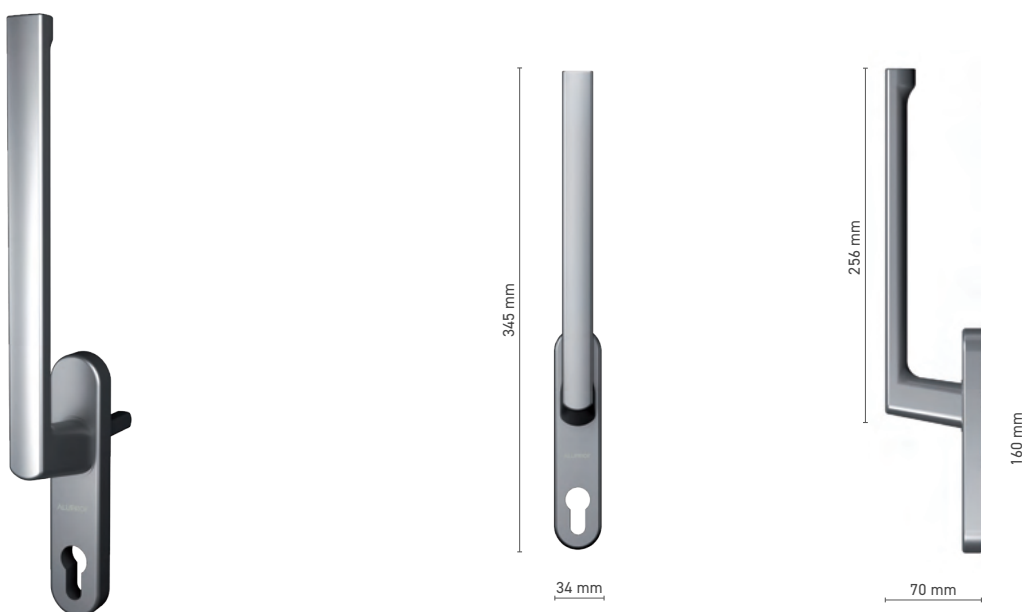

ALUPROF STANDARD

single handle for lift & slide door

Item number	■ 1924209X
Available colours	■ inox anodised ■ natural anodised ■ white ■ anthracite ■ black
Drive	■ square spindle 10 mm