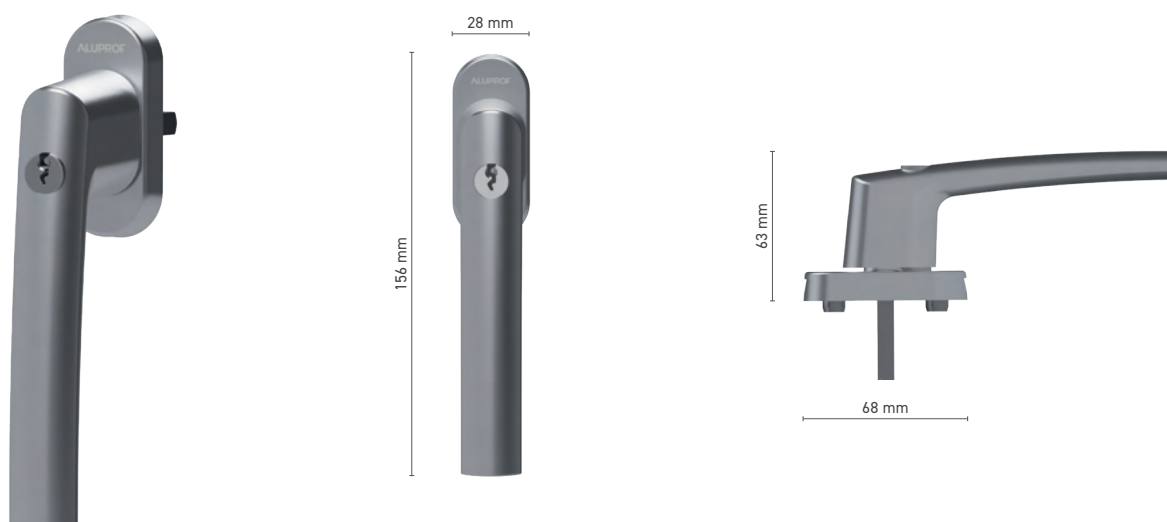

ALUPROF STANDARD / STANDARD TBT

window handle with spindle

Item number	■ 1924202X / 1924203X
Available colours	■ inox anodised ■ natural anodised ■ white ■ anthracite ■ black
Drive	■ square spindle 7 mm
Handle fittings	■ single-function cylinder / TBT