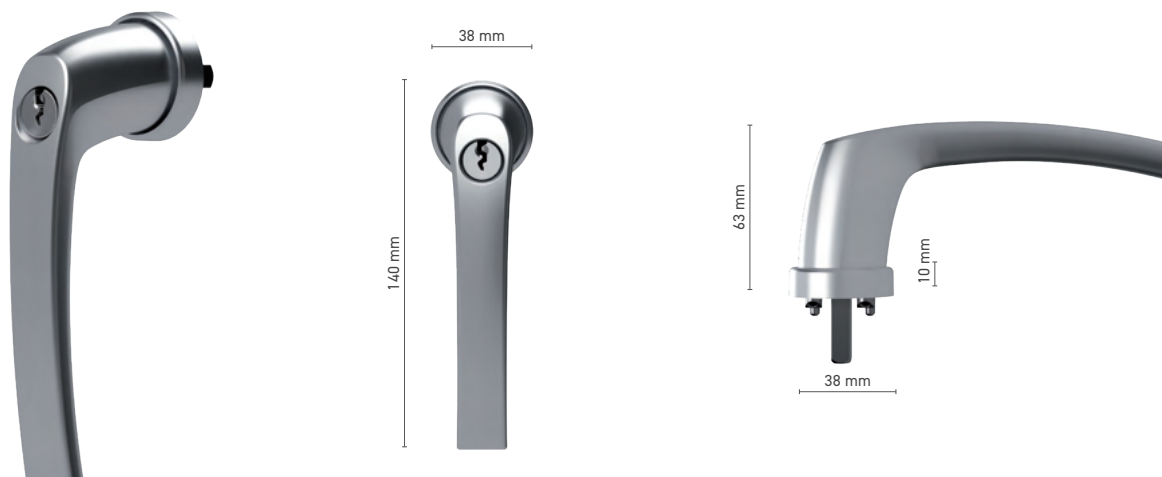

ROTO Line

window handle without base, with key

Item number ■ 1810552X

Available colours ■ anodised effect ■ white ■ silver ■ black

Drive ■ square spindle 7 mm

Handle fittings ■ single-function cylinder