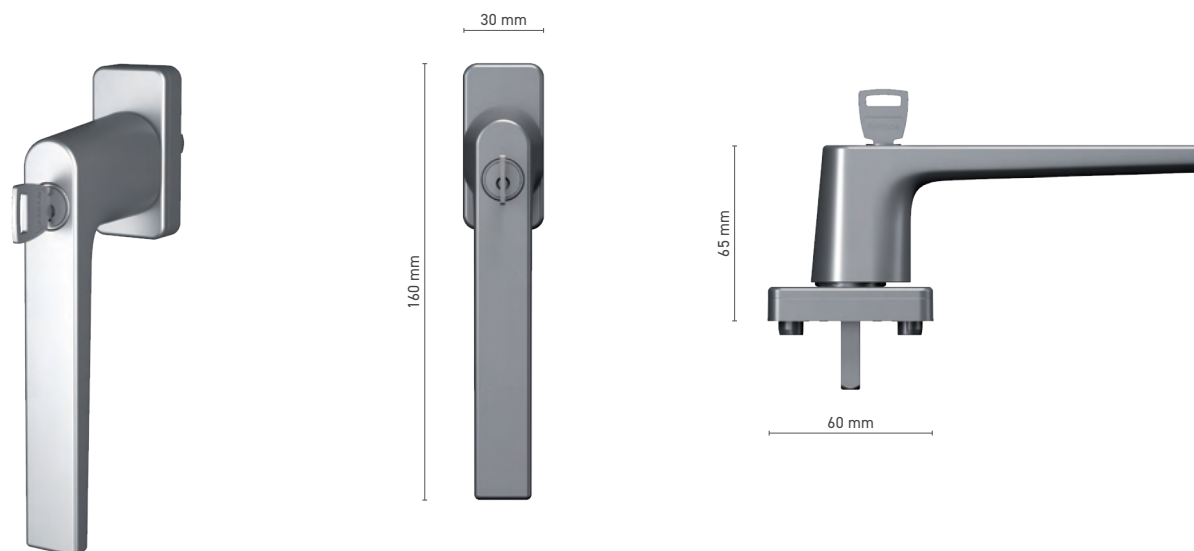

SOBINCO EDGE

window handle with key anti burglary / TF

Item number	■ 1820232X / 1820234X
Available colours	■ inox anodised ■ white ■ anthracite ■ black
Drive	■ square spindle 7 mm
Handle fittings	■ single-function cylinder / TF