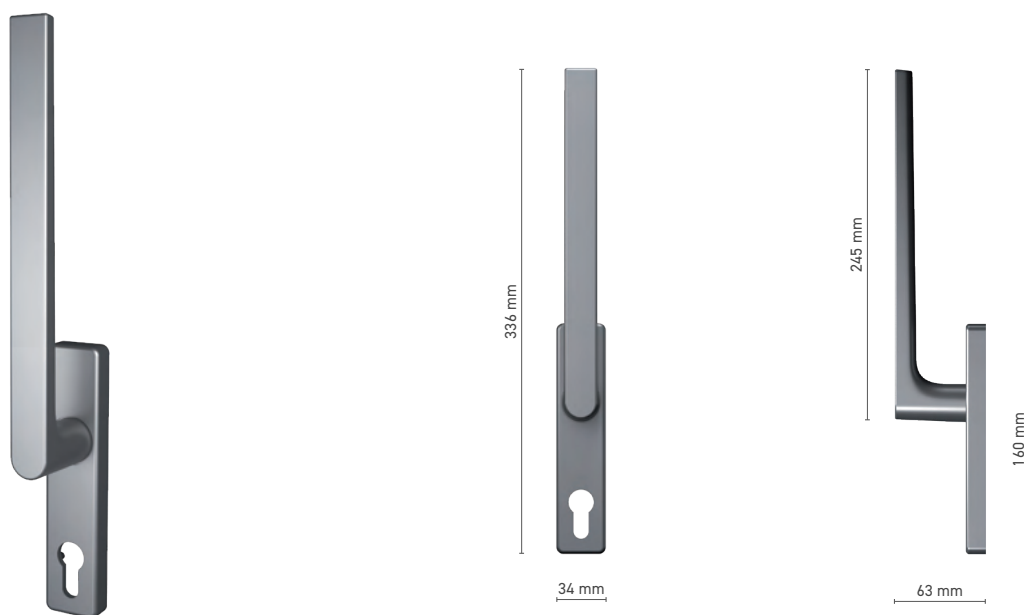

SOBINCO EDGE

External & Internal single handle with spindle for lift & slide door

Item number	■ 8H00155X / 8H00156X
Available colours	■ inox anodised ■ natural anodised ■ white ■ anthracite ■ black
Drive	■ square spindle 10 mm