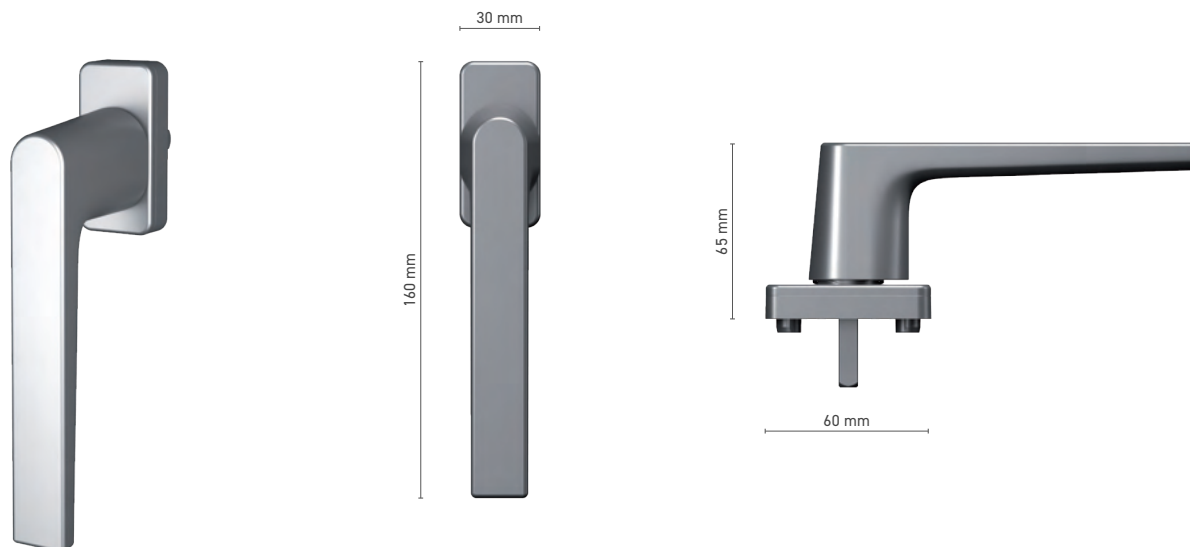

SOBINCO EDGE

window handle with spindle

Item number

■ 1820231X

Available colours

■ inox anodised

■ white

■ anthracite

■ black

Drive

■ square spindle 7 mm