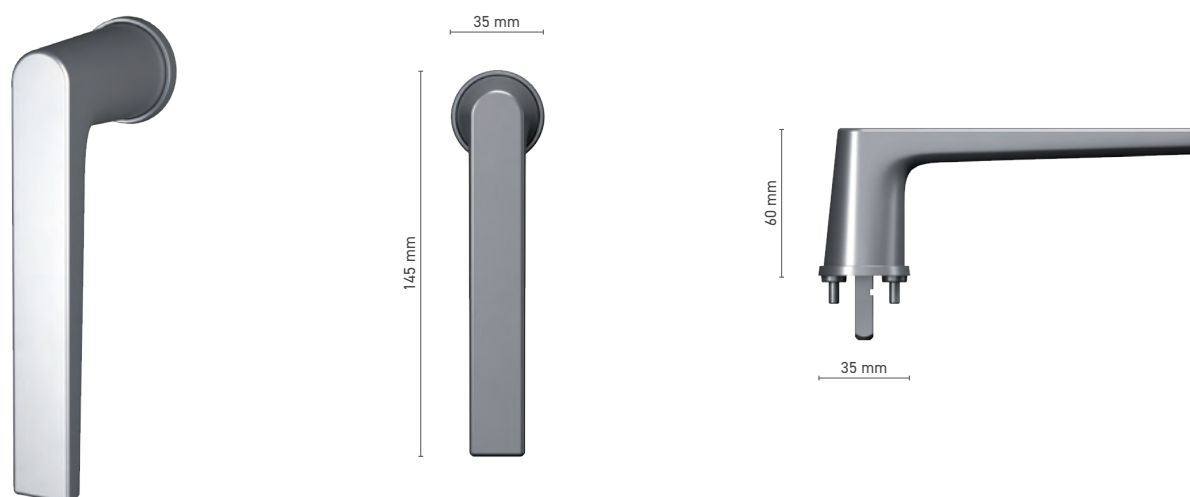

SOBINCO EDGE

window handle with spindle without base

Item number	■ 1820235X
Available colours	■ inox anodised ■ white ■ anthracite ■ black
Drive	■ square spindle 7 mm