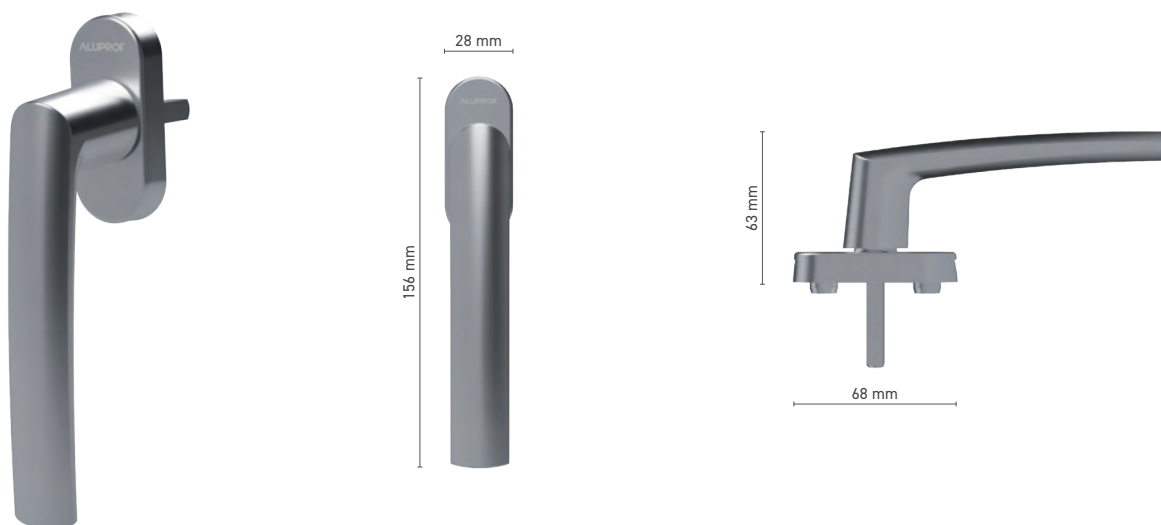

ALUPROF STANDARD

window handle with spindle

Item number	■ 1924201X
Available colours	■ inox anodised ■ natural anodised ■ white ■ anthracite ■ black
Drive	■ square spindle 7 mm