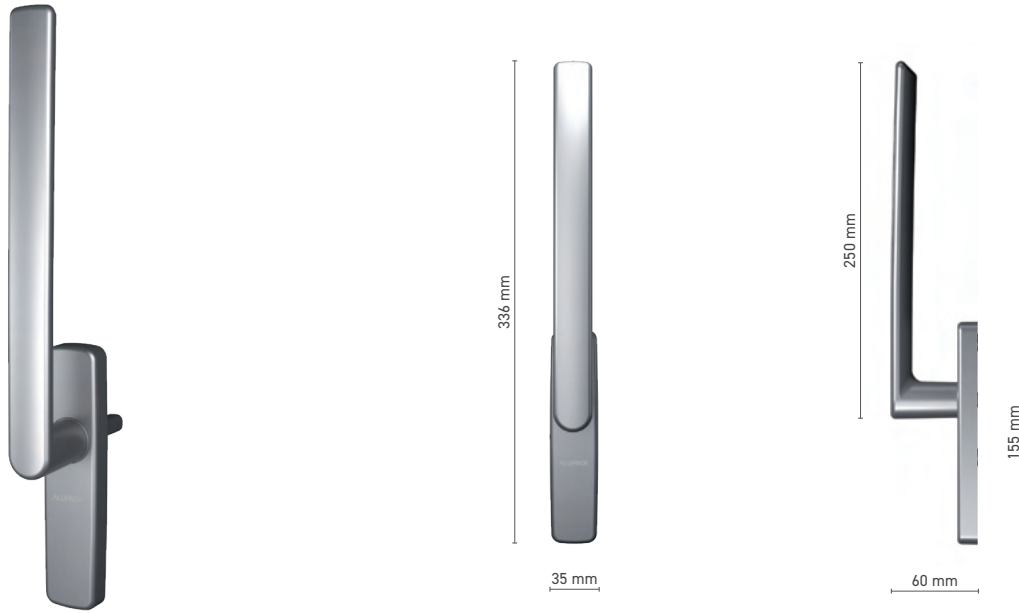

FAPIM

single handle with spindle for lift & slide door

Item number	■ 1922040X
Available colours	■ RAL fan-deck * ■ raw * ■ natural anodised ■ anodised effect ■ white
Drive	■ square spindle 10 mm

* - handle without logo