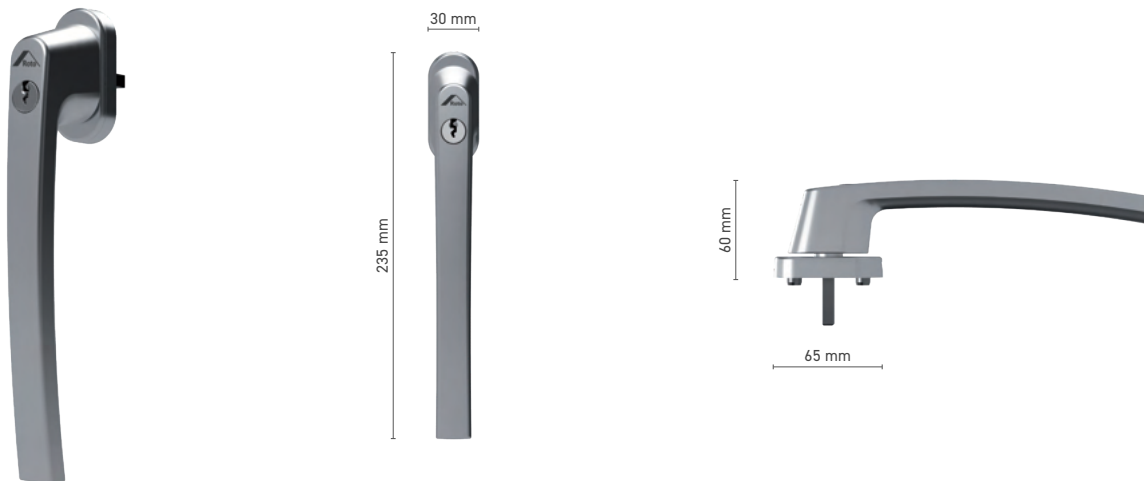

ROTO Patio Alversa

internal handle for parallel and tilt & slide patio doors with key

Item number	■ 1810754X
Available colours	■ anodised effect ■ white ■ silver ■ black
Drive	■ square spindle 7 mm
Handle fittings	■ single-function cylinder