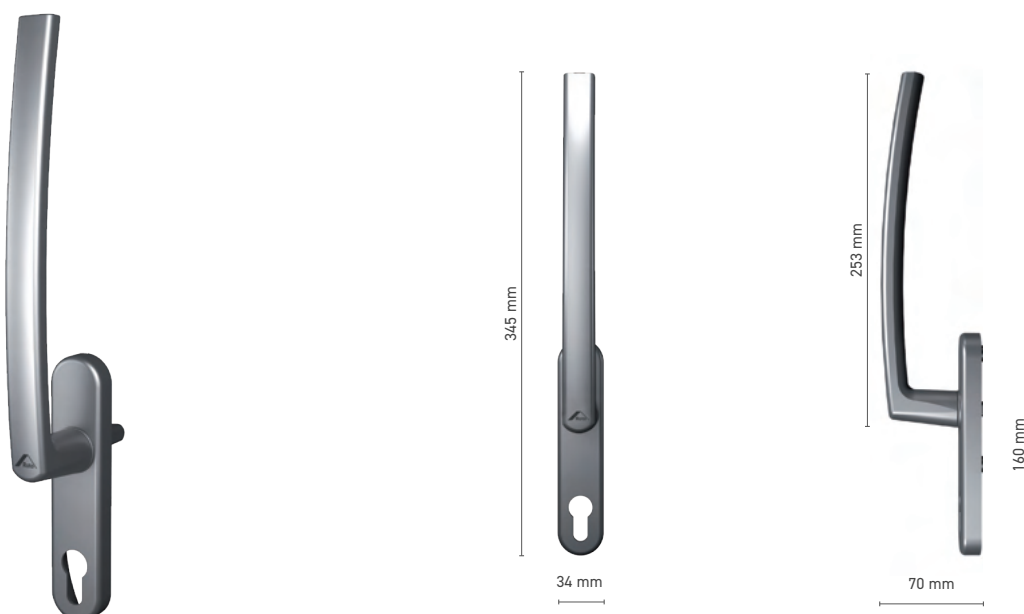

ROTO Line

single handle with spindle for lift & slide door

Item number	■ 1810791X
Available colours	■ RAL fan-deck* ■ raw* ■ anodised effect ■ white ■ silver ■ black
Drive	■ square spindle 10 mm

* - handle without logo