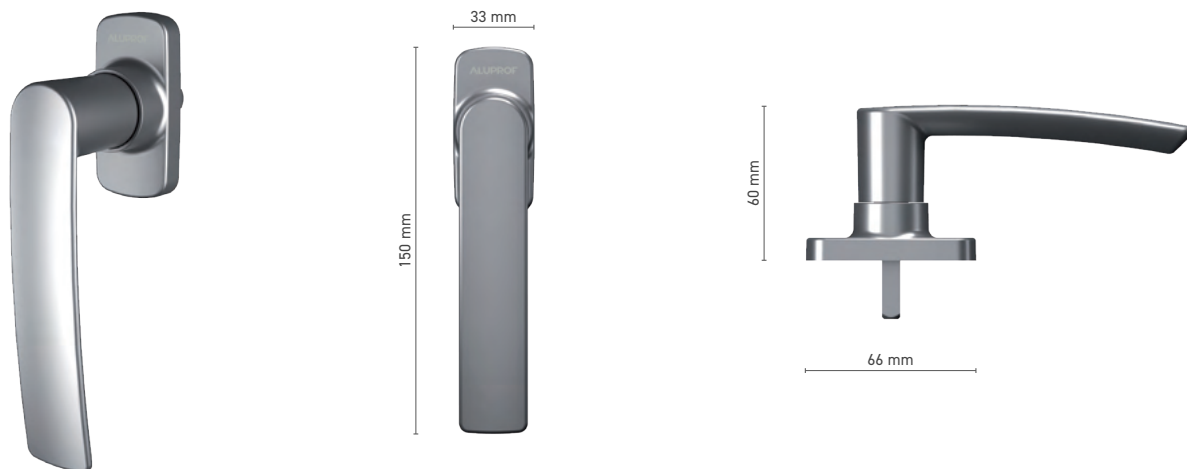

FAPIM

window handle with spindle

Item number	■ 1922017X
Available colours	■ RAL fan-deck * ■ raw * ■ natural anodised ■ anodised effect ■ white
Drive	■ square spindle 7 mm

* - handle without logo